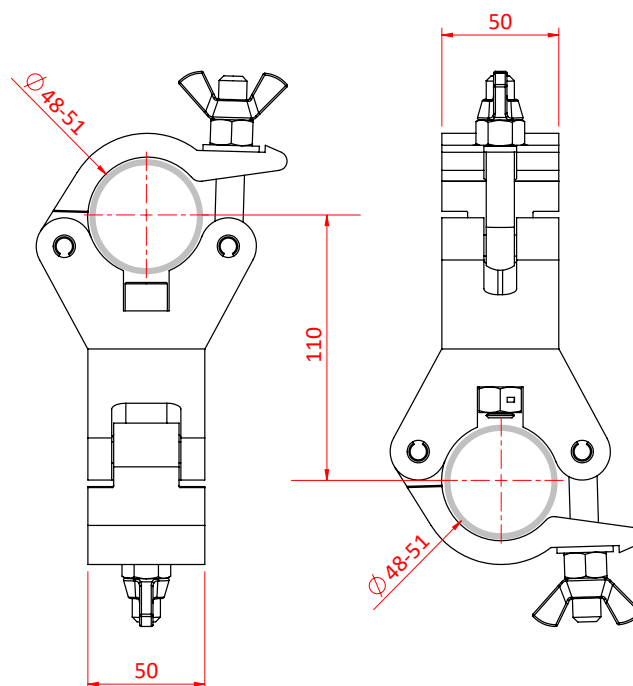

camstage

Product Data Sheet

Swivel Coupler with Stainless Fixings

A Swivel Coupler with Stainless Steel Fixings. for prolonged use outdoors	
Part Nos	ST57100 - Polished ST57110 - Black
Tube Diameter	Ø48 - 51mm (1.89" - 2.01")
Tube Centres	110mm (4.33")
Materials	Main Body - AW6082 T6 Aluminium Roll Pins - Grade 304 Stainless Steel Eyebolt Assy - Grade 303 Stainless Steel
Max Tightening	30Nm
Fixings	M12
WLL	750Kg
Weight	1.33Kg (2.93 lbs)
Factor of Safety	5:1
Approval	TÜV Approved

Dimensions in mm