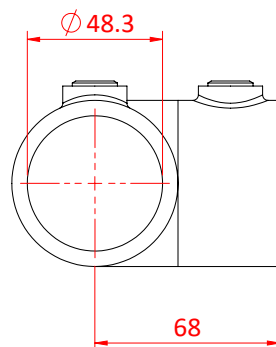

camstage

Product Data Sheet

Pipe Clamp 90° Elbow

A galvanised steel Pipe Clamp fitting.

Part Nos	T12500 - Galvanised T1250001 - Satin Black over Galvanise
Tube Diameter	Ø48.3mm
Materials	Malleable Iron Fixings - Grade 8.8 BZP
Max Tightening Torque	40Nm
WLL	N/A
Weight	0.87Kg