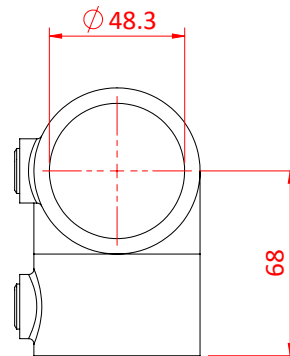

camstage

Product Data Sheet

Pipe Clamp 90° Elbow

A galvanised steel Pipe Clamp fitting.

Part Nos	T12500 - Galvanised T1250001 - Satin Black over Galvanise
Tube Diameter	Ø48.3mm
Materials	Malleable Iron Fixings - Grade 8.8 BZP
Max Tightening Torque	40Nm
WLL	N/A
Weight	0.87Kg