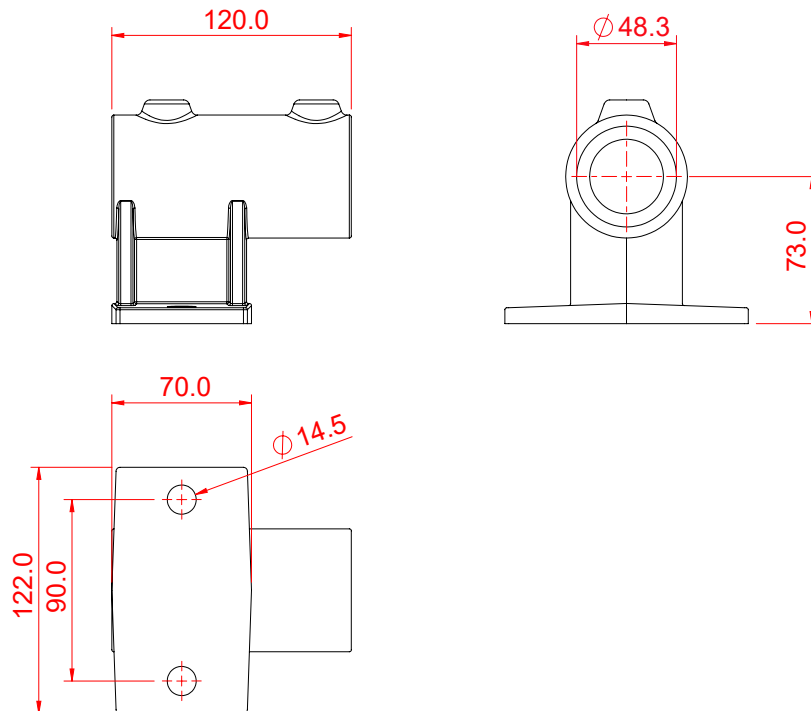

**camstage**

Product Data Sheet

# Pipe Clamp Railing Side Support

A galvanized steel Pipe Clamp Fitting.	
<b>Part Nos</b>	T14500 - Galvanised
<b>Tube Diameter</b>	Ø48.3mm
<b>Materials</b>	Malleable Iron Fixings - Grade 8.8 BZP
<b>Max Tightening Torque</b>	40Nm
<b>WLL</b>	N/A
<b>Weight</b>	1.50Kg