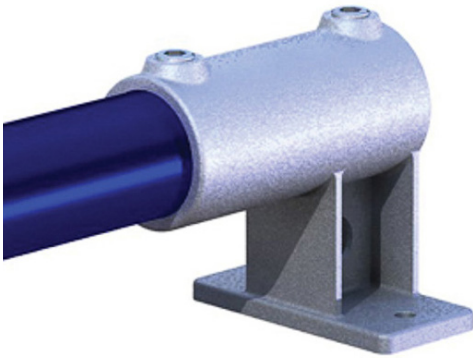

# Pipe Clamp Railing Side Support

A galvanized steel Pipe Clamp Fitting.	
<b>Part Nos</b>	T14500 - Galvanised
<b>Tube Diameter</b>	Ø48.3mm
<b>Materials</b>	Malleable Iron Fixings - Grade 8.8 BZP
<b>Max Tightening Torque</b>	40Nm
<b>WLL</b>	N/A
<b>Weight</b>	1.50Kg