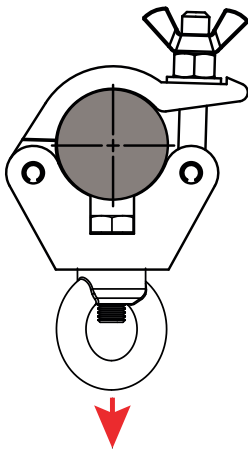

Product Data Sheet

Slimline Hanging Clamp

A slimline half coupler fitted with an Eye Nut.

Part Nos	T58014 - Polished T58015 - Powder Painted Satin Black
Tube Diameter	Ø48 - 51mm
Materials	Main Body - AW6082 T6 Aluminium Roll Pins - Stainless Steel Eyebolt Assy - Grade 8.8
Max Tightening Torque	30Nm
Fixings	M12 Eye Nut
WLL	340Kg Vertical Load
Weight	0.61Kg
Factor of Safety	5:1
Approval	TÜV Approved

Warning

Only Load Vertically
For other load directions
See T57230/T57204