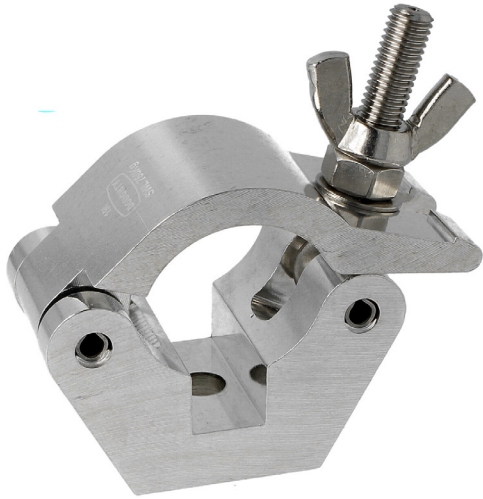

Product Data Sheet

Doughty Clamp with Stainless Fixings

A standard half coupler with Stainless Steel Fixings For prolonged use outdoors.	
Part Nos	ST57000 - Polished
Tube Diameter	Ø48 - 51mm
Materials	Main Body - AW6082 T6 Aluminium Roll Pins - Stainless Steel Eyebolt Assy - Stainless Steel
Max Tightening Torque	30Nm
Fixings	M12
WLL	750Kg Vertical Load
Weight	0.63Kg
Factor of Safety	5:1
Approval	TÜV Approved