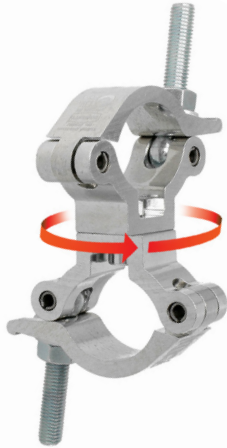

Product Data Sheet

Slimline Lightweight Swivel Coupler

A pair of swiveling slimline half couplers which provide a firm fixing between two bars whilst allowing 360° of rotation	
Part Nos	T58098 - Polished T58099 - Powder Painted Satin Black
Tube Diameter	Ø48 - 51mm
Materials	Main Body - AW6082 T6 Aluminium Roll Pins - Stainless Steel Eyebolt Assy - Grade 8.8
Max Tightening Torque	30Nm
Fixings	N/A
WLL	300Kg Vertical Load
Weight	0.55Kg
Factor of Safety	5:1
Approval	TÜV Approved