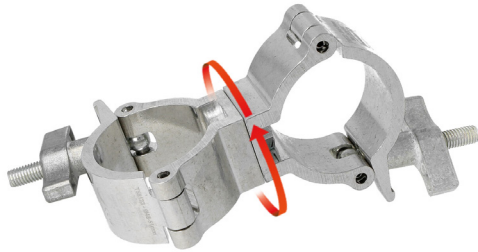

Product Data Sheet

Super Lightweight Swivel Coupler

A pair of swiveling super lightweight half couplers which provide a firm fixing between two bars	
Part Nos	T58123 - Polished T5812301 - Powder Painted Satin Black
Tube Diameter	Ø48 - 51mm
Materials	Main Body - AW6082 T6 Aluminium Roll Pins - Stainless Steel Eyebolt - Grade 8.8
Max Tightening Torque	Hand-tight Only
Fixings	N/A
WLL	100Kg Vertical Load
Weight	0.40Kg
Factor of Safety	5:1
Approval	TÜV Approved