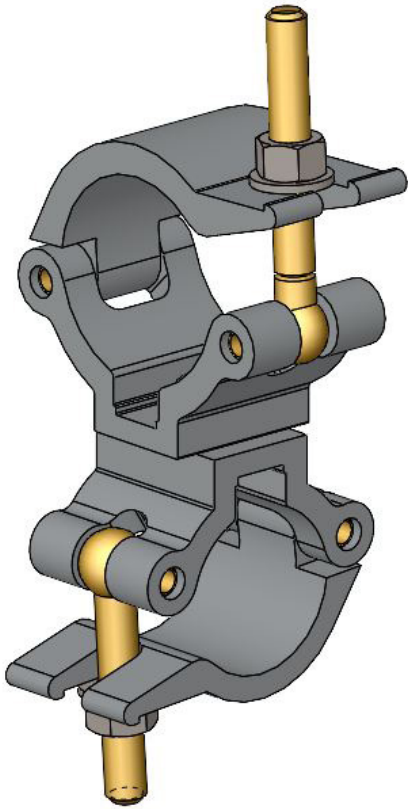

Mammoth 50 to 60mm Swivel Coupler

Product Data Sheet

A Mammoth coupler and Lightweight coupler swiveling combination which provides a firm fixing between two bars	
Part Nos	T57425 - Polished T57426 - Powder Painted Satin Black
Tube Diameter	Ø48 - 51mm & Ø60 - 63mm
Materials	Main Body - AW6082 T6 Aluminium Roll Pins - Stainless Steel Eyebolt - Grade 8.8
Max Tightening Torque	30Nm
Fixings	N/A
WLL	500Kg Vertical Load
Weight	0.90Kg
Factor of Safety	5:1
Approval	TÜV Approved